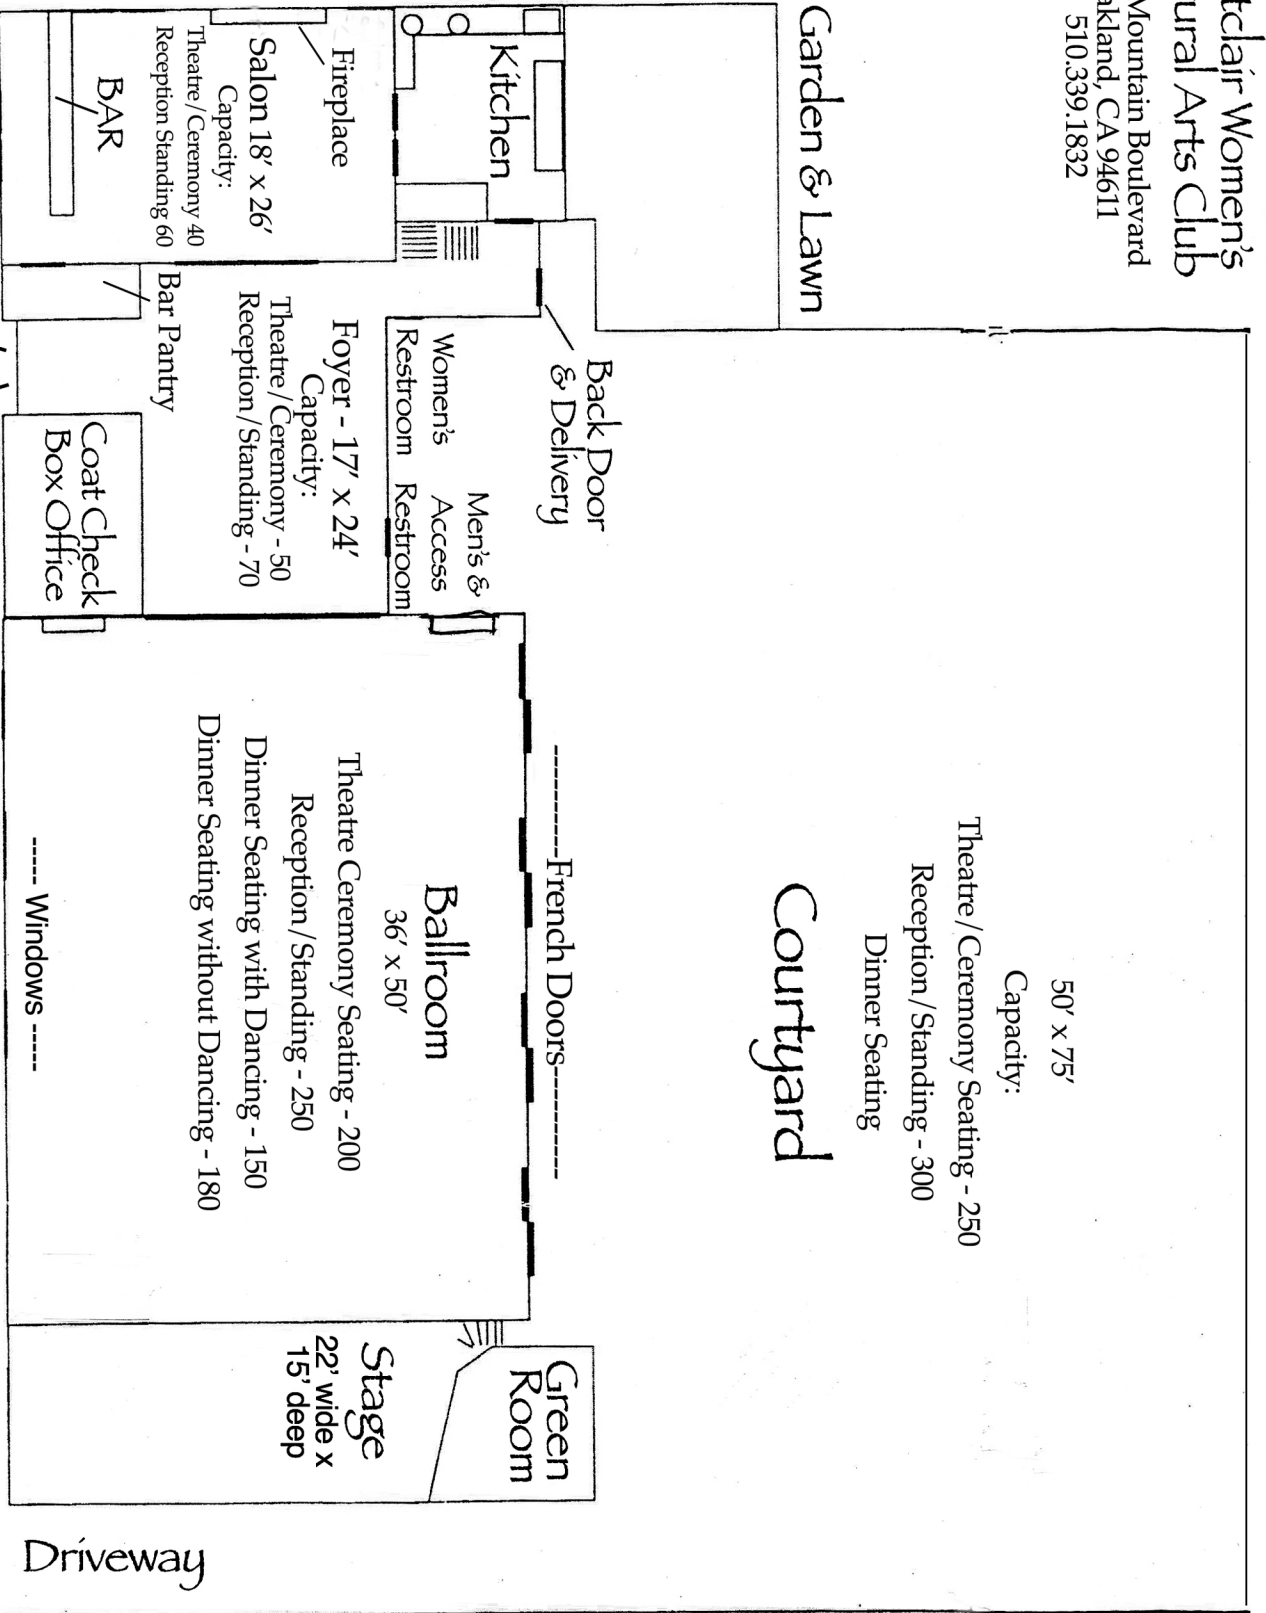

# Montclair Women's Cultural Arts Club

1650 Mountain Boulevard  
Oakland, CA 94611  
510.339.1832

Garden & Lawn

50' x 75'

Capacity:

Theatre/Ceremony Seating - 250

Reception/Standing - 300

Dinner Seating

Courtyard

Back Door  
& Delivery

Men's &  
Women's  
Access  
Restroom

Foyer - 17' x 24'

Capacity:

Theatre/Ceremony - 50  
Reception/Standing - 70

Bar Pantry

Coat Check  
Box Office

Green  
Room

Stage  
22' wide x  
15' deep

Driveway

Exit

Entrance

5'  
10'  
15'